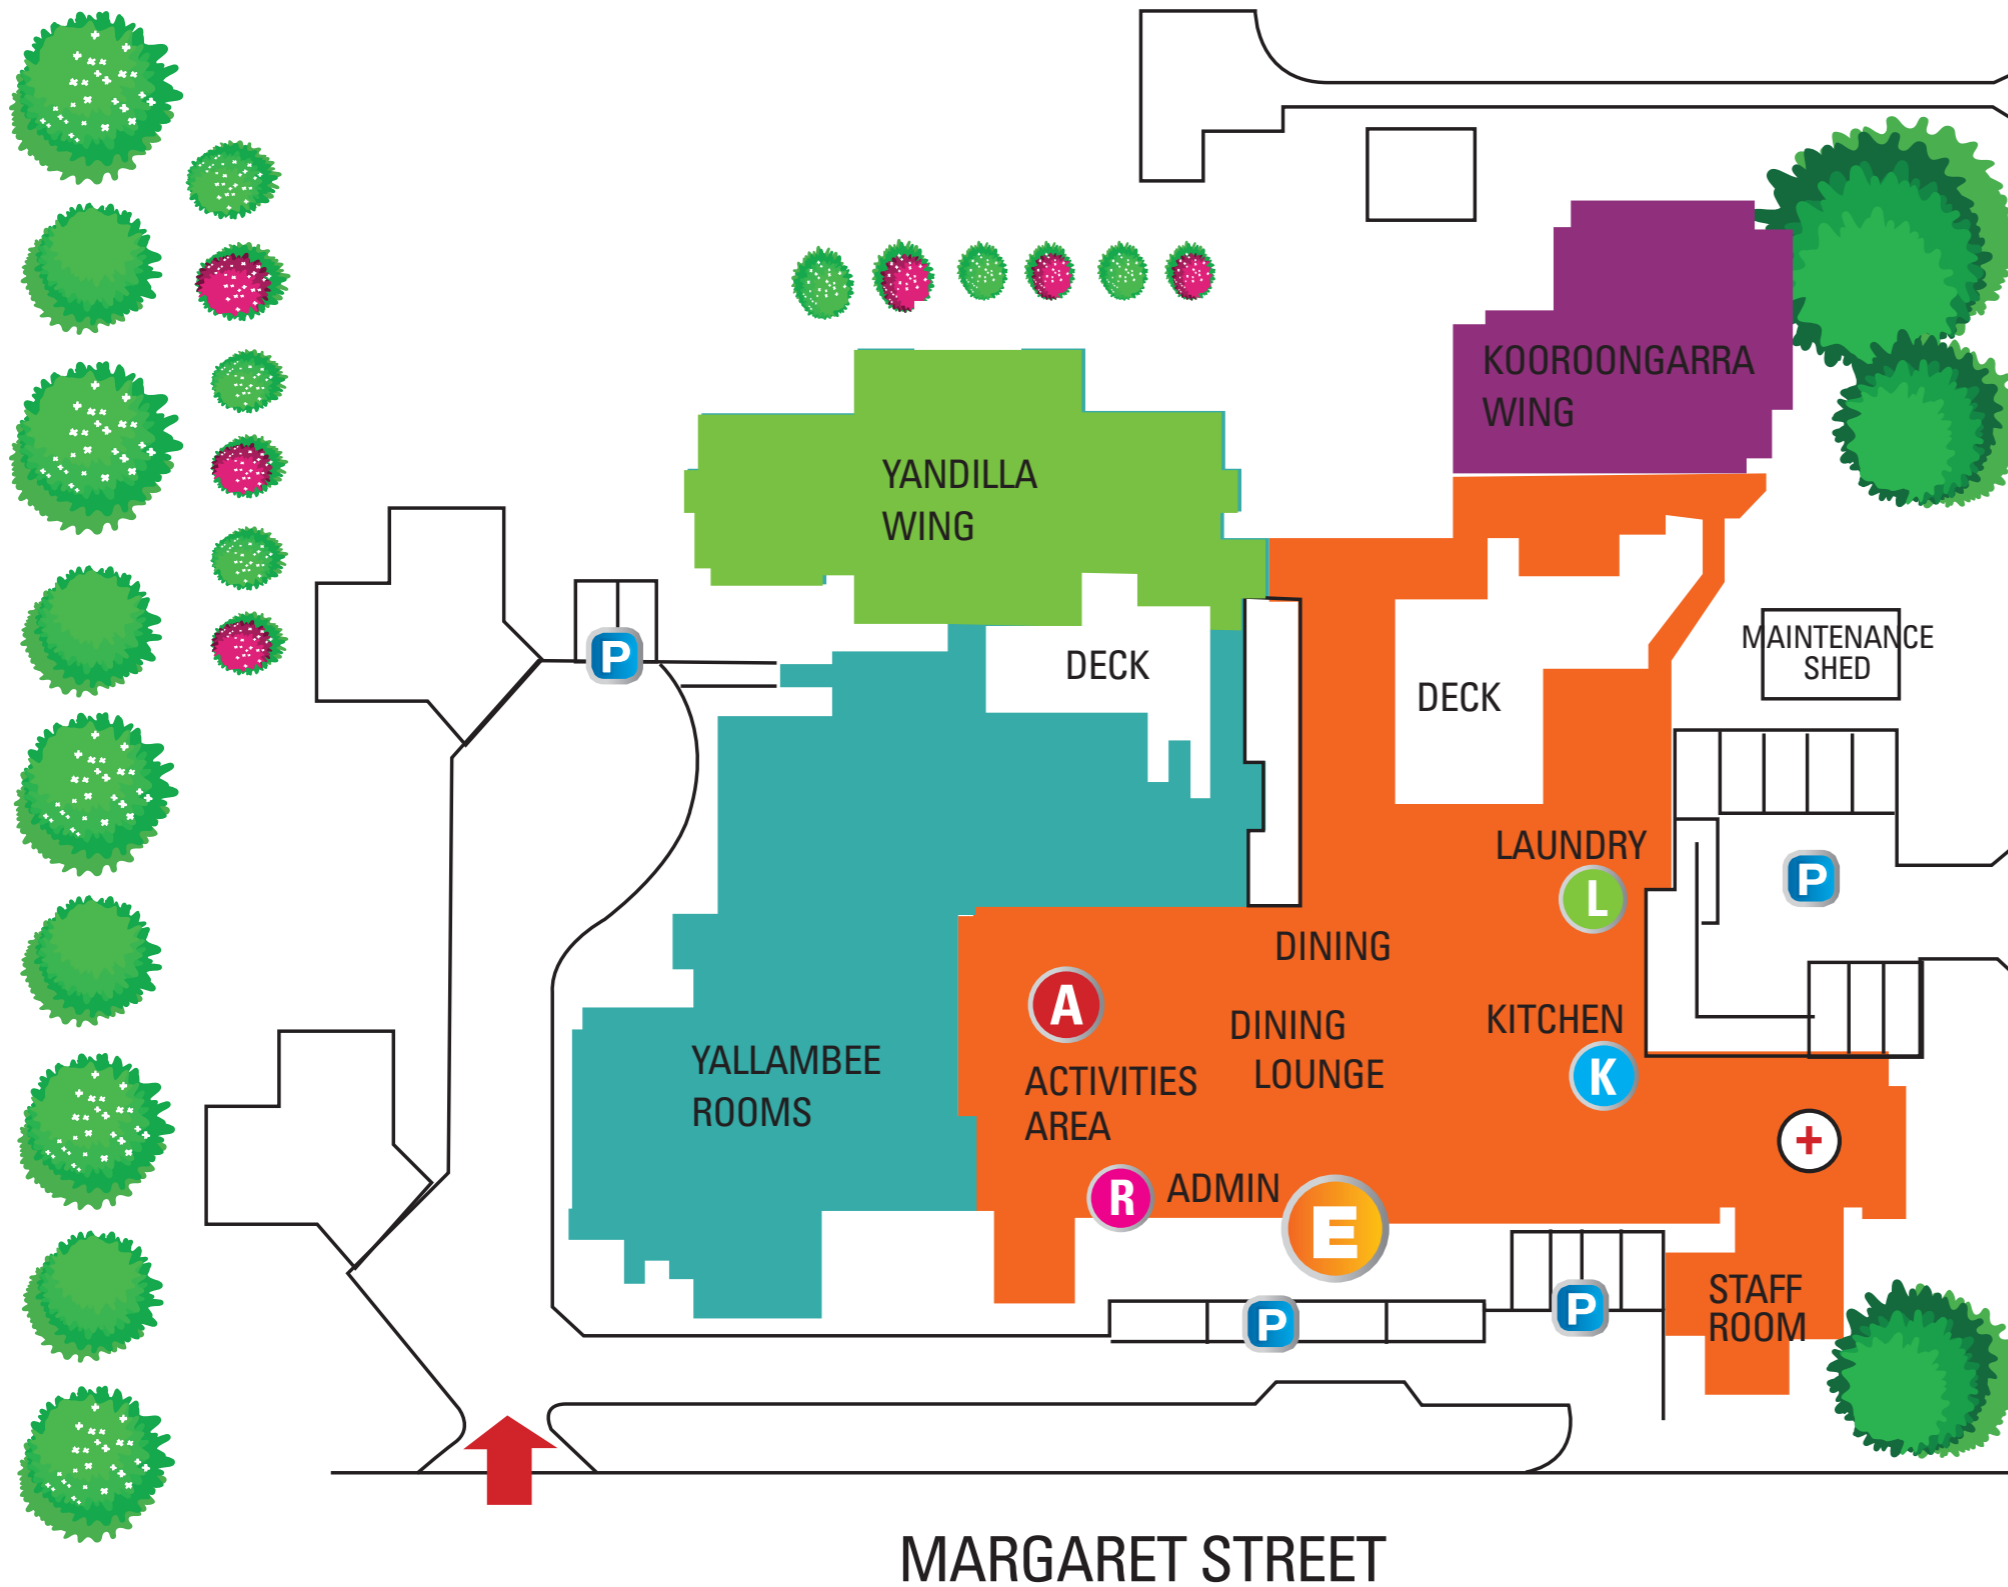

# MILLMERRAN - YALLAMBEE

# MAP

<b>P</b> CAR PARKING	<b>A</b> ACTIVITIES LOUNGE
<b>E</b> MAIN BUILDING ENTRY POINTS	<b>K</b> KITCHEN
<b>➔</b> MAIN DRIVEWAYS	<b>L</b> LAUNDRY
<b>🚌</b> BUS STOP	<b>+</b> FIRST AID/NURSES STATION
<b>♿</b> PUBLIC TOILET	
<b>R</b> RECEPTION VISITORS AND CONTRACTORS MUST REPORT TO RECEPTION FIRST	

YALLAMBEE ROOMS  
24 SINGLE ROOMS + PRIVATE ENSUITE

YANDILLA WING  
12 SECURE DEMENTIA SINGLE ROOMS + PRIVATE ENSUITE

COMMON AREAS  
RECEPTION

KOOROONGARRA WING  
8 SECURE DEMENTIA SINGLE ROOMS + PRIVATE ENSUITE